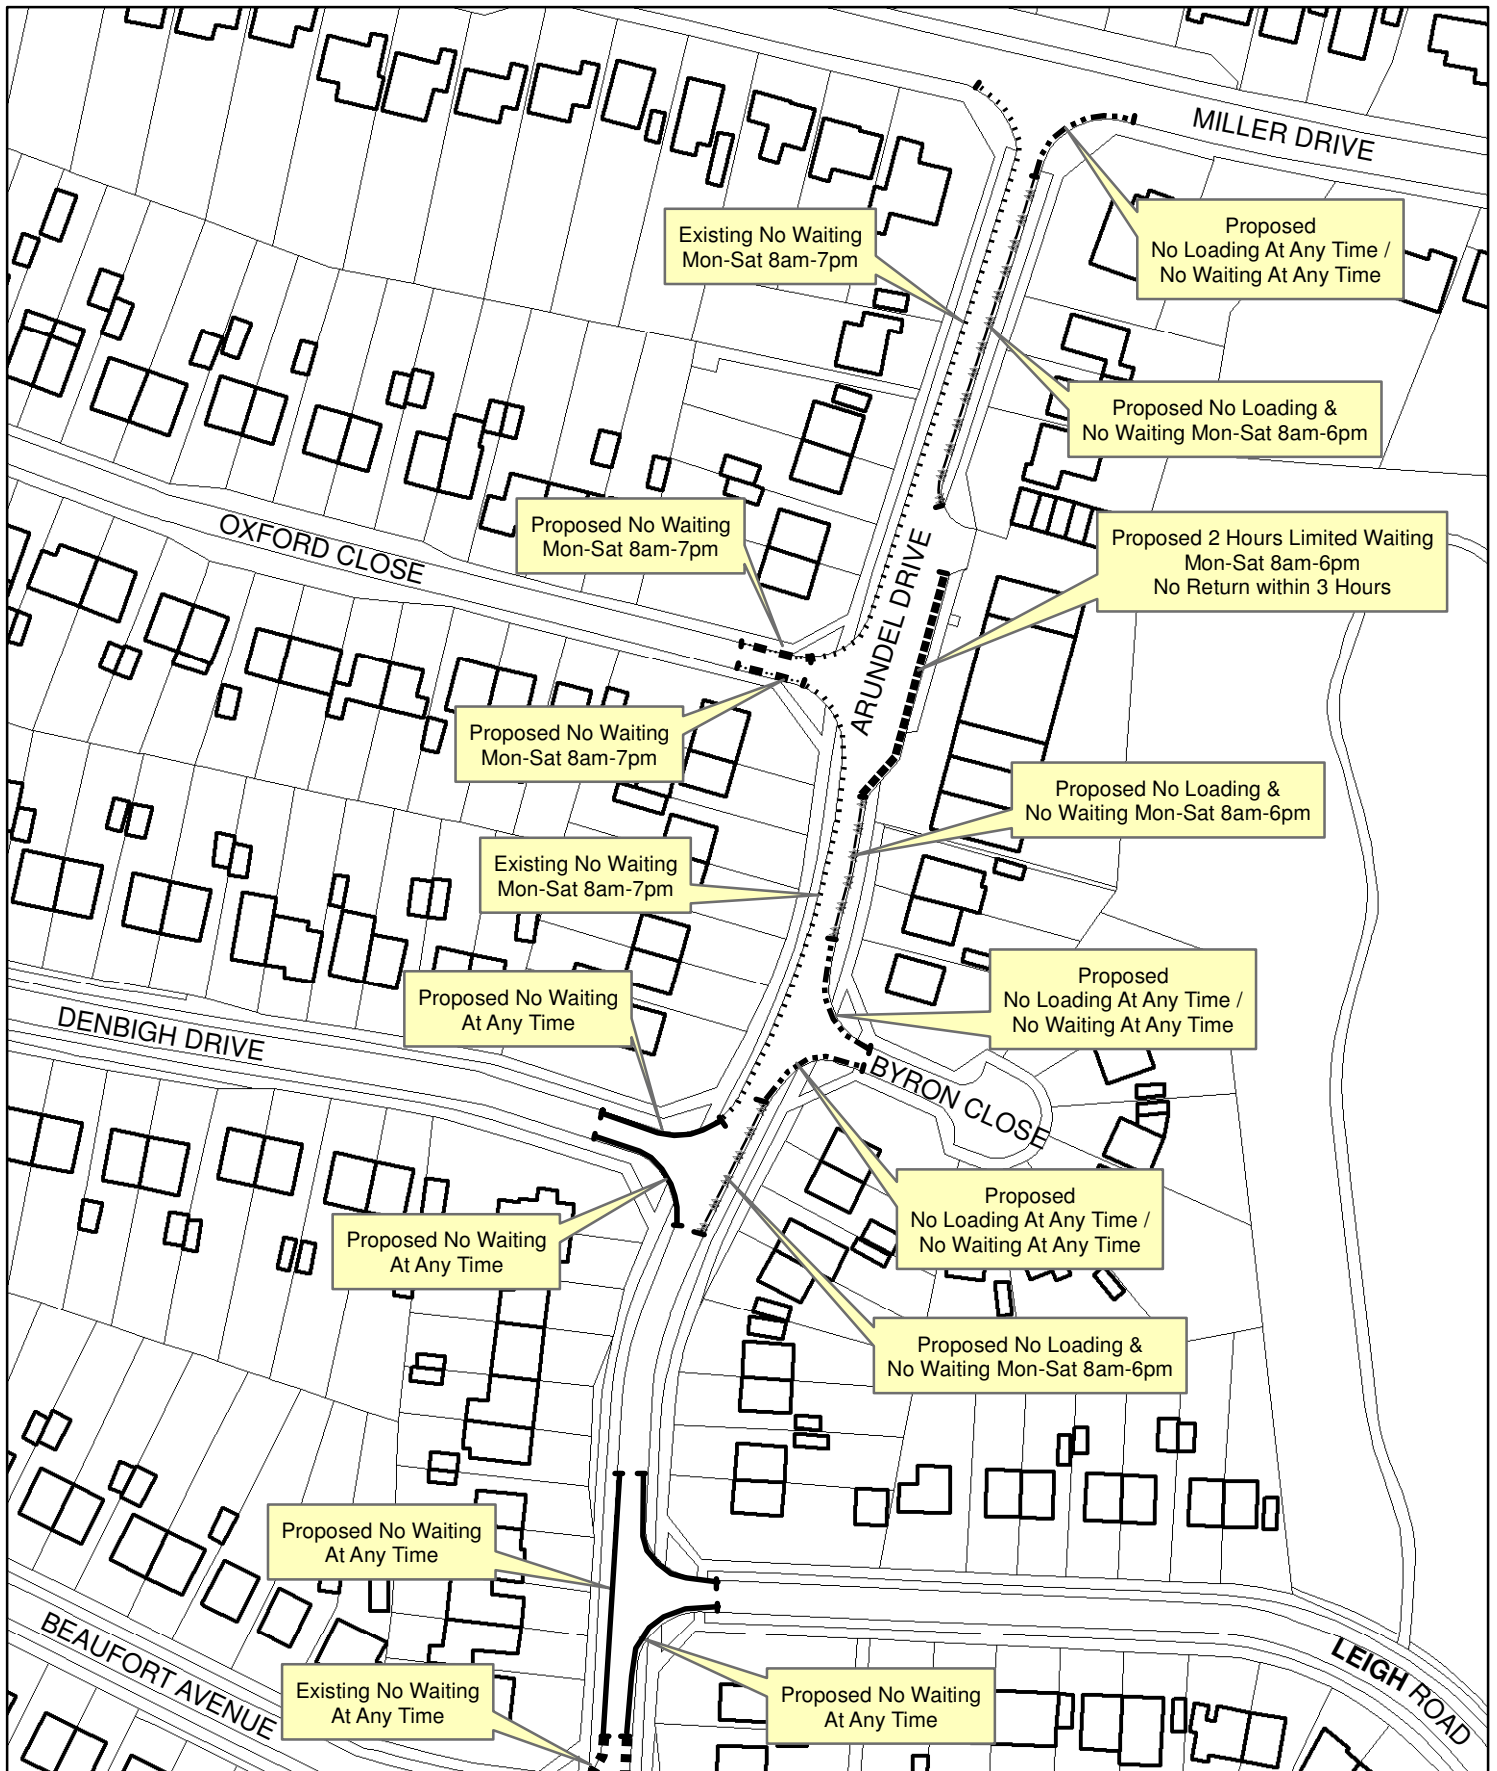

FAREHAM

BOROUGH COUNCIL

Appendix A

Arundel Drive, Fareham

This map is reproduced from Ordnance Survey material with the permission of Ordnance Survey on behalf of the Controller of Her Majesty's Stationary Office © Crown Copyright. Unauthorised reproduction infringes Crown Copyright and may lead to prosecution or civil proceedings. Licence 100019110. 2013